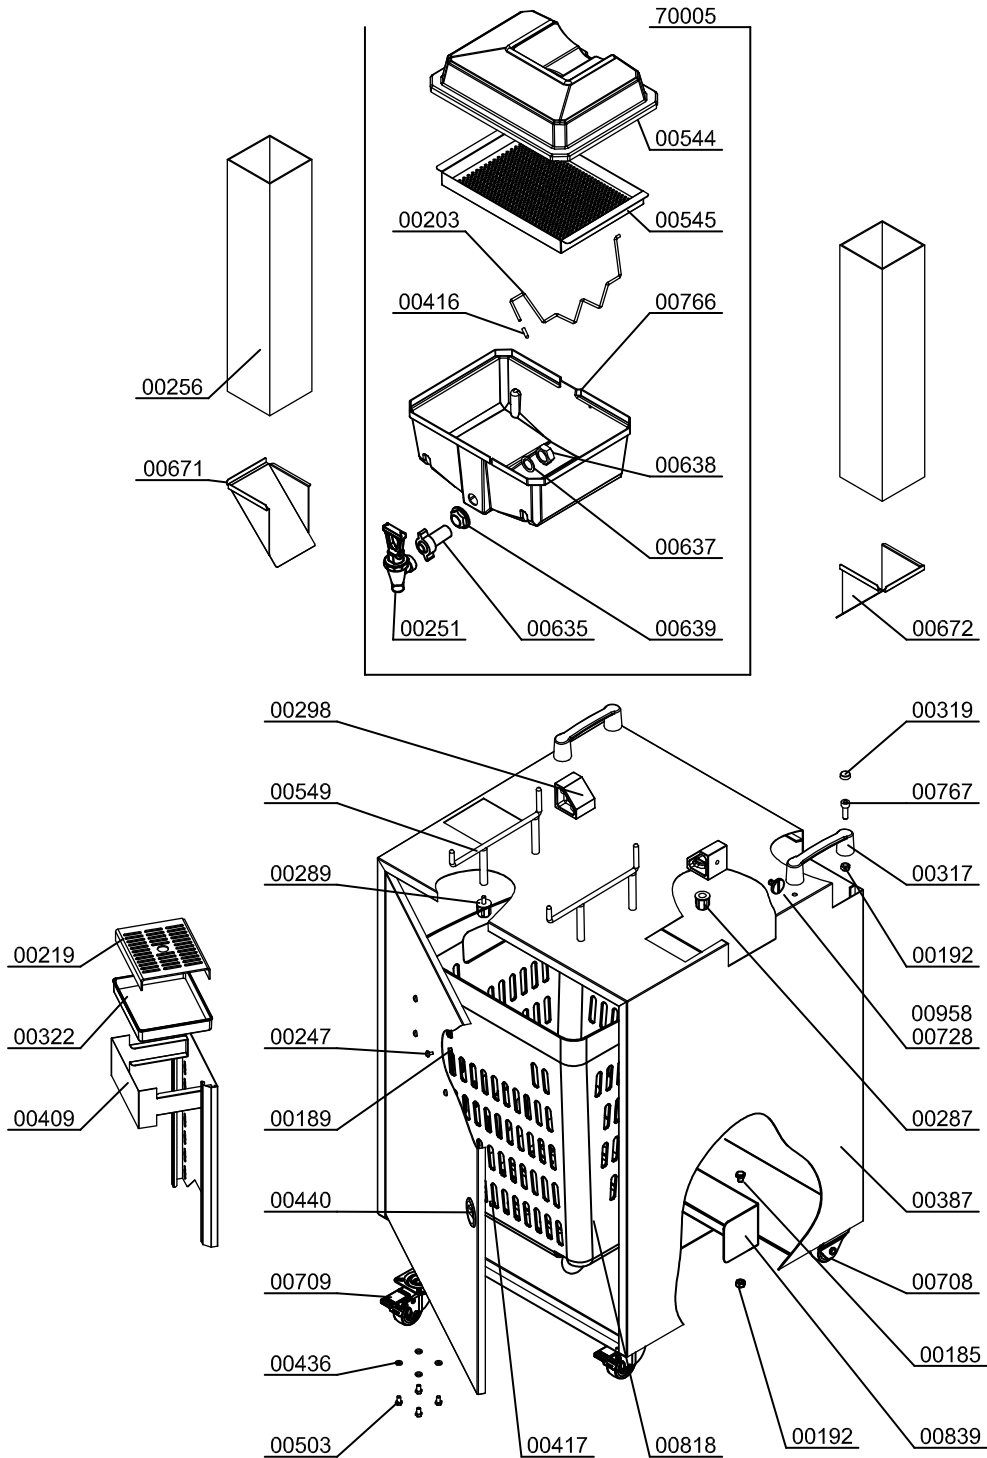

Parts Breakdown

Model JE-ES-0045-B 40547

DISPENSER STAND OPTION